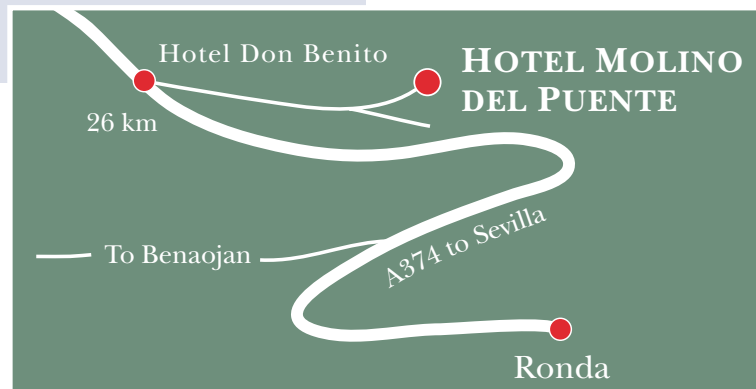

## HOTEL MOLINO DEL PUENTE

*Bar & Restaurante*

From Ronda, take the A374 to Seville  
Just after Km 26 turn right at the Don Benito Hotel  
Follow this road and where it forks, bear left  
The mill's car park is directly in front of you