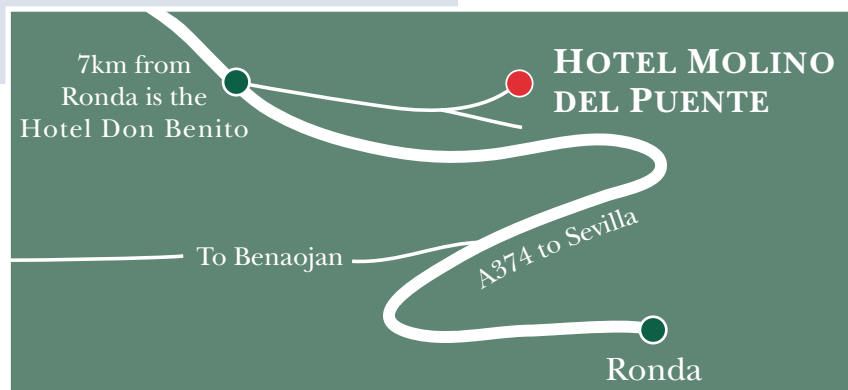

HOTEL MOLINO DEL PUENTE

Bar & Restaurante

GPS Coordinates are N 36.7643° W 5.1860°

When you reach Ronda, at the large traffic junction with traffic lights take the A374 Sevilla road around Ronda.

Follow this for 7km and you will see a large white hotel on your right called the Don Benito.

Keep over to the right on the slip road. At the end of the hedge denoting their car park, turn right.

Follow this road for about 400 meters and you will see our car park entrance just on the bend with a rather large flag!